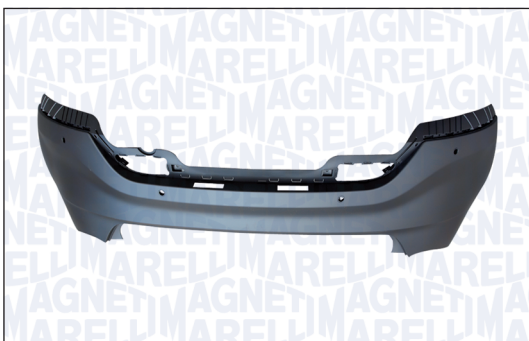

FIAT BRAVO II (198)

Active,
Dynamic,
Emotion

11/06 → 05/14

021316001880 - BMP188R

FIAT BRAVO II (198)

11/06 → 05/14

021316001890 - BMP189R

FIAT BRAVO II (198)