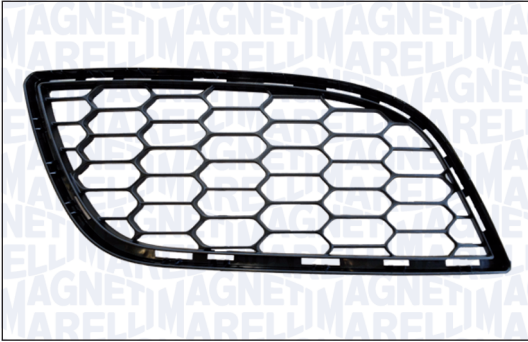

021316910110 - BMP90101F

ALFA ROMEO GIULIETTA (940) MY 2013 09/13 →