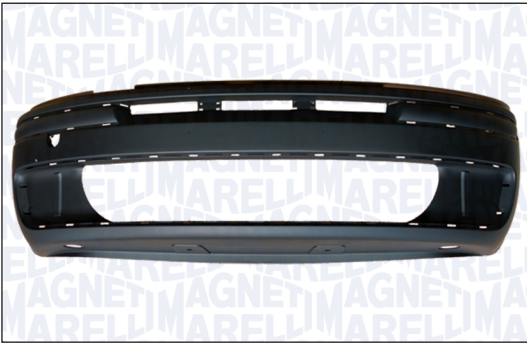

021316000040 - BMP004F

FIAT PUNTO (188)

5D

09/99 → 07/03