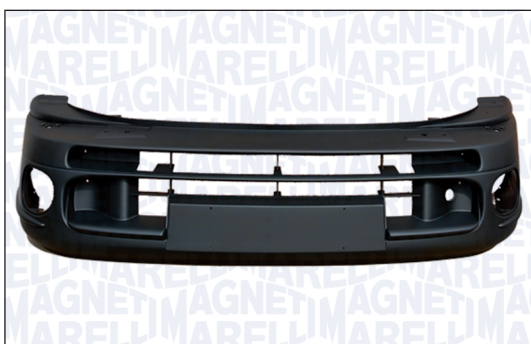

021316001600 - BMP160F	<i>i</i>	
FIAT BRAVA (182)	ELX	10/95 → 10/01
FIAT BRAVO I (182)	ELX	10/95 → 10/01