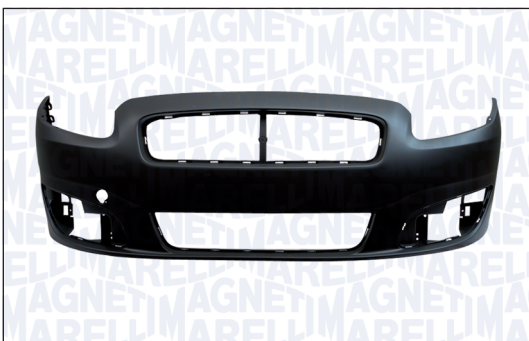

021316001960 - BMP196F

FIAT CROMA (194)

11/07 → 12/10